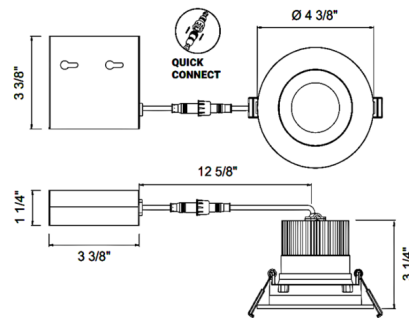

CLICK TO VIEW PRODUCT

Notes: