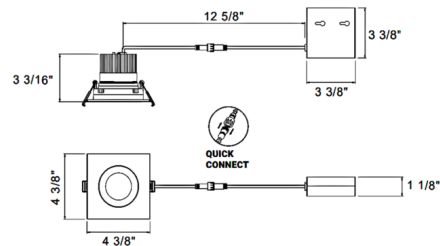

CLICK TO VIEW PRODUCT

Notes: