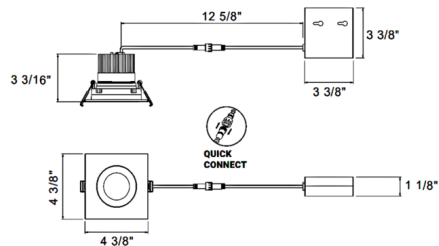

CLICK TO VIEW PRODUCT

Notes: