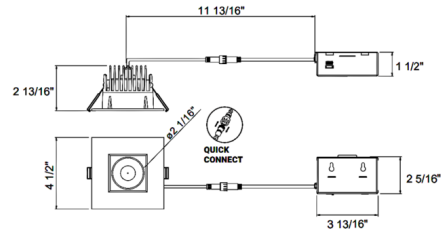

CLICK TO VIEW PRODUCT

Notes: