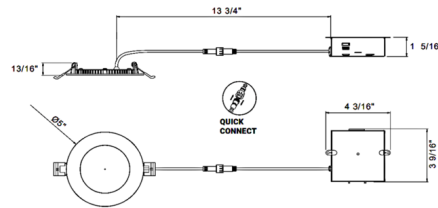

CLICK TO VIEW PRODUCT

Notes: