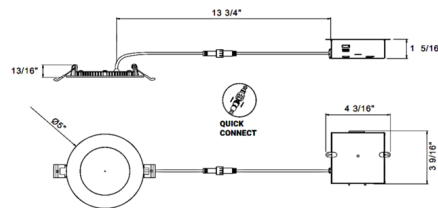

CLICK TO VIEW PRODUCT

Notes: