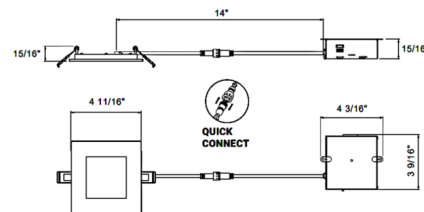

CLICK TO VIEW PRODUCT

Notes: