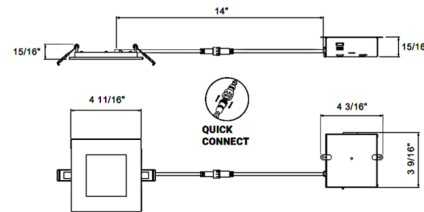

CLICK TO VIEW PRODUCT

Notes: