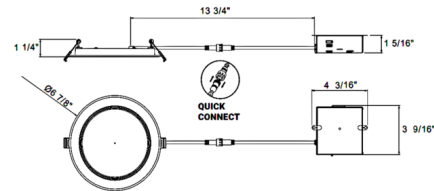

CLICK TO VIEW PRODUCT

Notes: