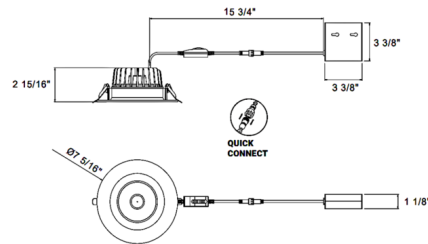

CLICK TO VIEW PRODUCT

Notes: