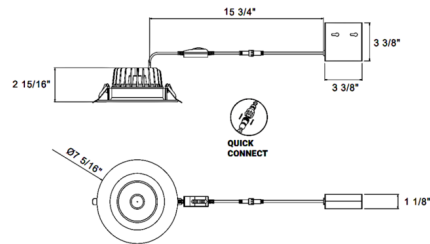

CLICK TO VIEW PRODUCT

Notes: