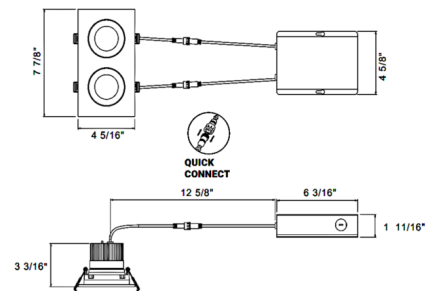

### Specifications

REFLECTOR/BAFFLE COLOR	N/A
BODY FINISH	White
WATTAGE	24W
DIMMER	Low Voltage Electronic
DIMENSIONS	7.88"W x 3.25"H
INTEGRATED LED MODULE	2 x LED/12W/120V LED
COUNTRY OF ORIGIN	China

### Technical Information

APERTURE SHAPE	Rectangular
HOUSING HEIGHT	3.5"
HOUSING TYPE	Remodel IC Airtight
CEILING TYPE	Drywall with Trim
FUNCTION	Adjustable Accent
BEAM ANGLE	38°
COLOR RENDERING	90 CRI
LAMP COLOR	CCT Select
LUMENS/WATT	129.58
LUMINOUS FLUX	1555 lumens