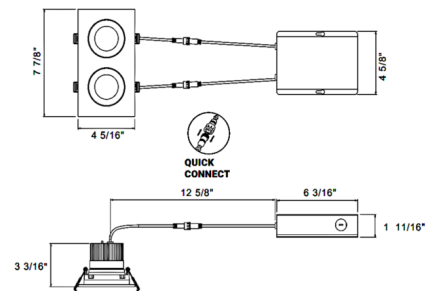

CLICK TO VIEW PRODUCT

Notes: