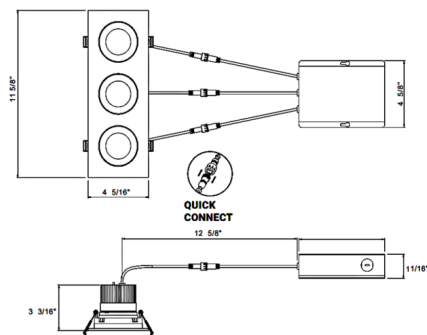

CLICK TO VIEW PRODUCT

Notes: