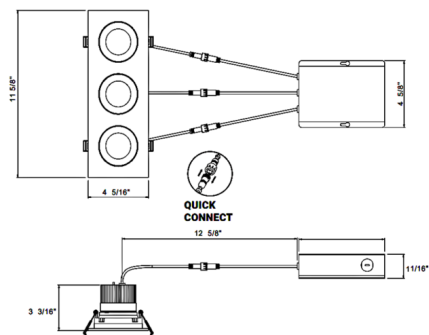

CLICK TO VIEW PRODUCT

Notes: