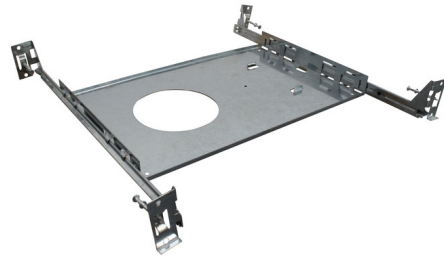

Lightology

lightology.com
866-954-4489
05-23-26

Project: _____

Company: _____

Location: _____ Fixture Type: _____

SPEC #: **EUF1245986**

Approved On: _____ Approved By: _____

Midway 45372 New Construction Mounting Plate By Eurofase

Description

Midway New Construction Mounting Plate. Kit includes bars. 3.75 inch opening. Note: Optional accessory designed for use with Midway 45368, 45369, 45370 and 45371 recessed trims/housings.

Shown in galvanized

Specifications

COLOR	N/A
BODY FINISH	Galvanized
WATTAGE	N/A
DIMMER	N/A
DIMENSIONS	14"W x 7.75"D
BULB	N/A
COUNTRY OF ORIGIN	China

CLICK TO VIEW PRODUCT

Notes: