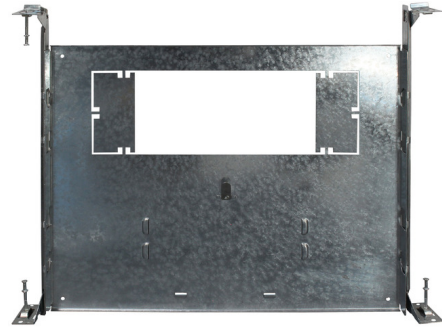

## Midway 45383 New Construction Mounting Plate

By Eurofase

### Description

Midway New Construction Mounting Plate. Note: Optional accessory designed for use with Midway 45381 and 45382 3 inch multiples regressed gimbal housings with trim.

Shown in galvanized

### Specifications

COLOR	N/A
BODY FINISH	Galvanized
WATTAGE	N/A
DIMMER	N/A
DIMENSIONS	16.25"W x 11.88"D
BULB	N/A
COUNTRY OF ORIGIN	China

CLICK TO VIEW PRODUCT

Notes: