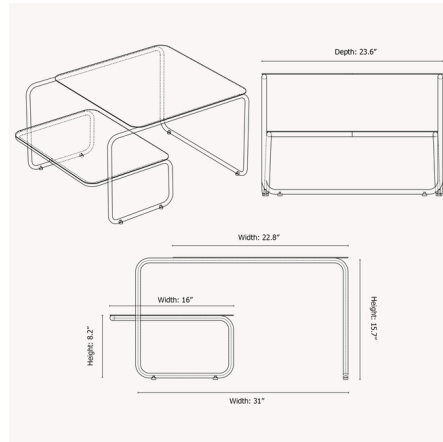

Lightology

lightology.com
866-954-4489
05-24-26

Project: _____

Company: _____

Location: _____ Fixture Type: _____

SPEC #: **FRM1246067**

Approved On: _____ Approved By: _____

Level Coffee Table By Ferm Living

Description

The Level Coffee Table features an asymmetrical profile and sleek frame consisting of a single line for a striking, modern expression. Two surfaces at different heights present allow for an intriguing arrangement of decorative objects on the tabletop. Level is crafted from powder coated steel that is suitable for both indoor and outdoor use.

Shown in cashmere

Specifications

COLOR	N/A
BODY FINISH	Cashmere
WATTAGE	N/A
DIMMER	N/A
DIMENSIONS	31"W x 15.7"H x 23.6"D
BULB	N/A
COUNTRY OF ORIGIN	Italy

CLICK TO VIEW PRODUCT

Notes: