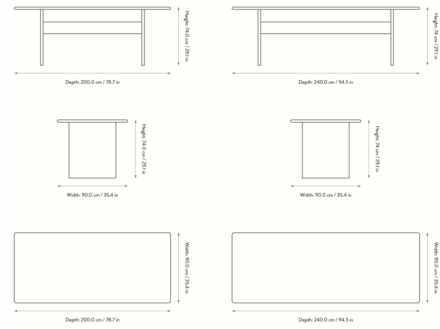

Description

The Rink Dining Table offers a versatile, transitional design and soft pastel colorways that will complement a wide variety of decor styles. Rink is crafted from FSC-certified MDF with a high-gloss lacquer finish for a neat, clean-lined look. Ships flat-placked, assembly required.

Shown in eggshell

Specifications

COLOR	N/A
BODY FINISH	Eggshell
WATTAGE	N/A
DIMMER	N/A
DIMENSIONS	94.5"W x 29.1"H x 35.4"D
BULB	N/A
COUNTRY OF ORIGIN	China

CLICK TO VIEW PRODUCT

Notes: