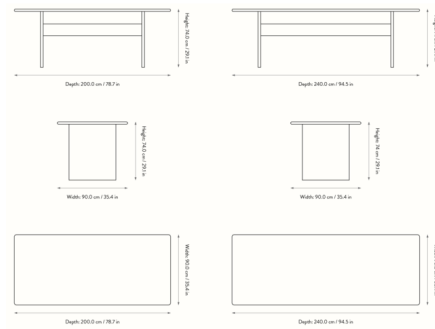

## Rink Dining Table By Ferm Living

### Description

The Rink Dining Table offers a versatile, transitional design and soft pastel colorways that will complement a wide variety of decor styles. Rink is crafted from FSC-certified MDF with a high-gloss lacquer finish for a neat, clean-lined look. Ships flat-placked, assembly required.

### Specifications

|                   |                          |
|-------------------|--------------------------|
| COLOR             | N/A                      |
| BODY FINISH       | Eggshell                 |
| WATTAGE           | N/A                      |
| DIMMER            | N/A                      |
| DIMENSIONS        | 78.7"W x 29.1"H x 35.4"D |
| BULB              | N/A                      |
| COUNTRY OF ORIGIN | China                    |