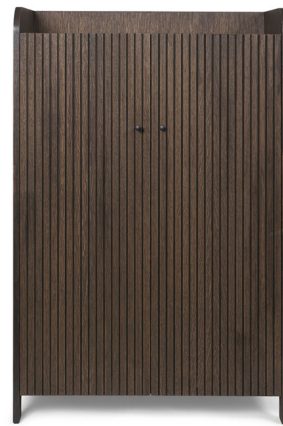

Lightology

lightology.com
866-954-4489
04-12-26

Project: _____

Company: _____

Location: _____ Fixture Type: _____

SPEC #: **FRM1246084**

Approved On: _____ Approved By: _____

Sill Cupboard By Ferm Living

Description

The Sill Cupboard is a decorative and functional storage piece that can be used throughout the home, from storing clothes in a bedroom to providing additional pantry space in a kitchen. Sill takes its name from the French word sillon, meaning furrow or groove, after the ridged texture that adorns its doors. The top of the cupboard features a raised edge on three sides to provide additional space for storing or displaying items.

Shown in dark stained oak

Specifications

COLOR	N/A
BODY FINISH	Dark Stained Oak
WATTAGE	N/A
DIMMER	N/A
DIMENSIONS	27.6"W x 43.3"H x 15.7"D
BULB	N/A
COUNTRY OF ORIGIN	Latvia

CLICK TO VIEW PRODUCT

Notes: