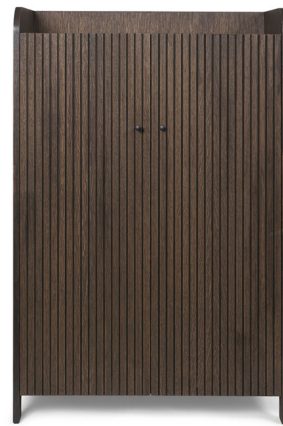

Lightology

lightology.com
866-954-4489
06-04-26

Project: _____

Company: _____

Location: _____ Fixture Type: _____

SPEC #: **FRM1246084**

Approved On: _____ Approved By: _____

Sill Cupboard By Ferm Living

Description

The Sill Cupboard is a decorative and functional storage piece that can be used throughout the home, from storing clothes in a bedroom to providing additional pantry space in a kitchen. Sill takes its name from the French word sillon, meaning furrow or groove, after the ridged texture that adorns its doors. The top of the cupboard features a raised edge on three sides to provide additional space for storing or displaying items.

Shown in dark stained oak

Specifications

COLOR	N/A
BODY FINISH	Dark Stained Oak
WATTAGE	N/A
DIMMER	N/A
DIMENSIONS	27.6"W x 43.3"H x 15.7"D
BULB	N/A
COUNTRY OF ORIGIN	Latvia

CLICK TO VIEW PRODUCT

Notes: