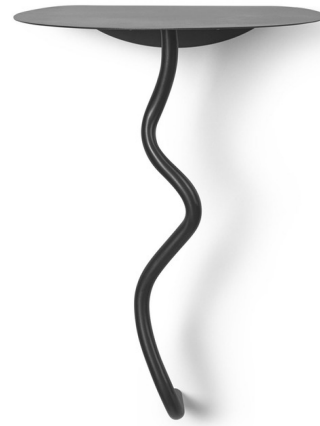

Lightology

lightology.com
866-954-4489
06-04-26

Project: _____

Company: _____

Location: _____ Fixture Type: _____

SPEC #: **FRM1246113**

Approved On: _____ Approved By: _____

Curvature Wall Table

By Ferm Living

Description

The Curvature Wall Table offers a decorative surface in a compact size, making it perfectly suited to smaller spaces. The rounded tabletop is accented by a curving stem that gives the piece a whimsical, jewelry-like expression. Place Curvature in a hallway as a catch-all surface for keys and wallets, or use it as a wall-mounted bedside table.

Shown in black brass

Specifications

COLOR	N/A
BODY FINISH	Black Brass
WATTAGE	N/A
DIMMER	N/A
DIMENSIONS	11.8"W x 17.1"H x 9.9"D
BULB	N/A
COUNTRY OF ORIGIN	India

CLICK TO VIEW PRODUCT

Notes: