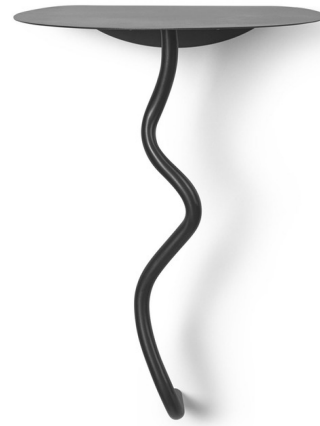

Lightology

lightology.com
866-954-4489
04-17-26

Project: _____

Company: _____

Location: _____ Fixture Type: _____

SPEC #: **FRM1246113**

Approved On: _____ Approved By: _____

Curvature Wall Table

By Ferm Living

Description

The Curvature Wall Table offers a decorative surface in a compact size, making it perfectly suited to smaller spaces. The rounded tabletop is accented by a curving stem that gives the piece a whimsical, jewelry-like expression. Place Curvature in a hallway as a catch-all surface for keys and wallets, or use it as a wall-mounted bedside table.

Shown in black brass

Specifications

COLOR	N/A
BODY FINISH	Black Brass
WATTAGE	N/A
DIMMER	N/A
DIMENSIONS	11.8"W x 17.1"H x 9.9"D
BULB	N/A
COUNTRY OF ORIGIN	India

CLICK TO VIEW PRODUCT

Notes: