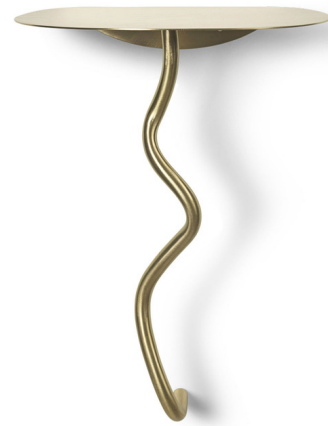

## Curvature Wall Table

By Ferm Living

### Description

The Curvature Wall Table offers a decorative surface in a compact size, making it perfectly suited to smaller spaces. The rounded tabletop is accented by a curving stem that gives the piece a whimsical, jewelry-like expression. Place Curvature in a hallway as a catch-all surface for keys and wallets, or use it as a wall-mounted bedside table.

Shown in brass

### Specifications

COLOR	N/A
BODY FINISH	Brass
WATTAGE	N/A
DIMMER	N/A
DIMENSIONS	11.8"W x 17.1"H x 9.9"D
BULB	N/A
COUNTRY OF ORIGIN	India

CLICK TO VIEW PRODUCT

Notes: