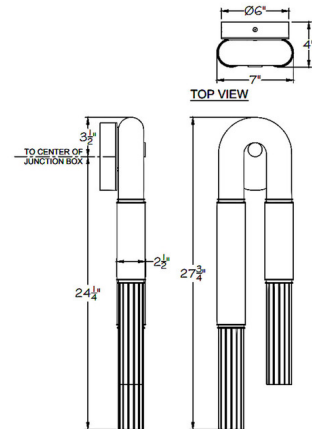

### Specifications

COLOR . . . . . Clear  
BODY FINISH . . . . . Ombre Bronze / Brass / Charcoal  
WATTAGE . . . . . 13W  
DIMMER . . . . . Low Voltage Electronic  
DIMENSIONS . . . . . 7"W x 27.75"H x 4"D  
INTEGRATED LED MODULE . . . . . 2 x LED/6.5W/120V LED