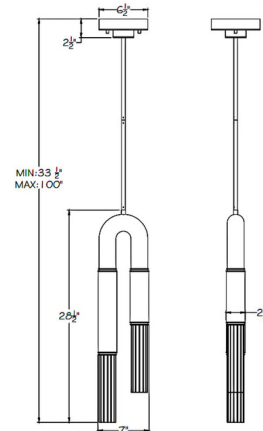

### Specifications

COLOR . . . . . Clear  
BODY FINISH . . . . . Ombre Silver / Nickel / Smoke  
WATTAGE . . . . . 13W  
DIMMER . . . . . Low Voltage Electronic  
DIMENSIONS . . . . . 7"W x 28.5"H  
INTEGRATED LED MODULE . . . . . 2 x LED/6.5W/120V LED

### Technical Information

PRODUCT DIMENSIONS . . Downrods: One 3", One 6", Two 12", and Two 18" Included  
LAMP COLOR . . . . . 3000K  
LUMENS/WATT . . . . . 193.85  
LUMINOUS FLUX . . . . . 1260 lumens