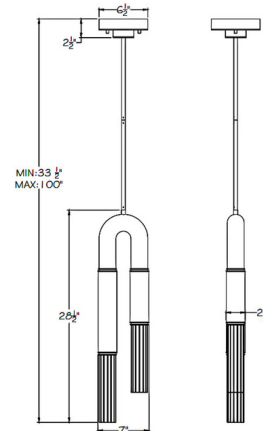

Lightology

lightology.com
866-954-4489
04-25-26

Project: _____
 Company: _____
 Location: _____ Fixture Type: _____
 SPEC #: **FAL1246163**
 Approved On: _____ Approved By: _____

Antonia Pendant

By Fine Art Handcrafted Lighting

Shown in ombre silver / nickel / smoke / clear

Specifications

COLOR	Clear
BODY FINISH	Ombre Silver / Nickel / Smoke
WATTAGE	13W
DIMMER	Low Voltage Electronic
DIMENSIONS	7"W x 28.5"H
INTEGRATED LED MODULE	2 x LED/6.5W/120V LED

Technical Information

PRODUCT DIMENSIONS	Downrods: One 3", One 6", Two 12", and Two 18" Included
LAMP COLOR	3000K
LUMENS/WATT	193.85
LUMINOUS FLUX	1260 lumens

CLICK TO VIEW PRODUCT

Notes: