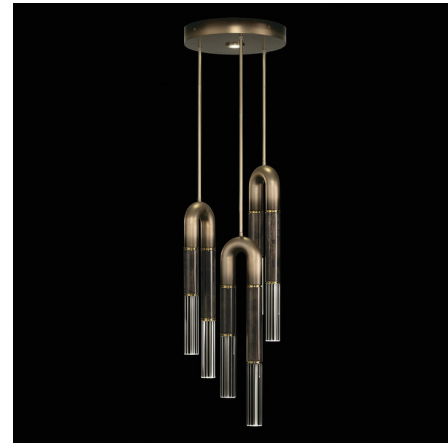

Lightology

lightology.com
866-954-4489
05-18-26

Project: _____

Company: _____

Location: _____ Fixture Type: _____

SPEC #: **FAL1246174**

Approved On: _____ Approved By: _____

Antonia Round Multi Light Pendant By Fine Art Handcrafted Lighting

Description

The Antonia Round Multi Light Pendant brings a stunning beauty to your interior space. Each of the soft curves of metal are left bare, no skin, or accented with a Parchment skin and capped by clear glass, creating a stunning glow of light across your room. Upper and lower lights can be wired independently for single or dual light control. Note: Parchments are ethically procured as by-products of the meat industry, and no animal is harmed for the purpose of its skin. This is a natural material and therefore is subject to change from hide to hide. Note: Due to the weight of this fixture, additional ceiling support is required.

Specifications

COLOR Clear
 BODY FINISH Ombre Bronze / Brass / Charcoal
 WATTAGE 45.5W
 DIMMER Low Voltage Electronic
 DIMENSIONS 16"W x 28.5"H
 INTEGRATED LED MODULE 6 x LED/6.5W/120V LED
 INTEGRATED LED MODULE 1 x MR16/GU10/6.5W/120V LED

Technical Information

PRODUCT DIMENSIONS . . Downrods: Three 3", Three 6", Six 12", and Six 18" Included
 LAMP COLOR 3000K
 LUMENS/WATT 650.77
 LUMINOUS FLUX 4230 lumens

Shown in ombre bronze / brass / charcoal / clear