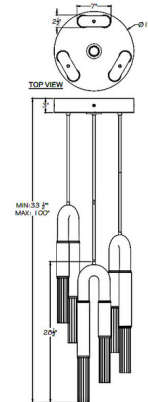

Specifications

COLOR Clear
 BODY FINISH Ombre Bronze / Brass / Charcoal
 WATTAGE 45.5W
 DIMMER Low Voltage Electronic
 DIMENSIONS 16"W x 28.5"H
 INTEGRATED LED MODULE 6 x LED/6.5W/120V LED
 INTEGRATED LED MODULE 1 x MR16/GU10/6.5W/120V LED

Technical Information

PRODUCT DIMENSIONS . . Downrods: Three 3", Three 6", Six 12", and Six 18" Included
 LAMP COLOR 3000K
 LUMENS/WATT 650.77
 LUMINOUS FLUX 4230 lumens

Shown in ombre bronze / brass / charcoal / clear