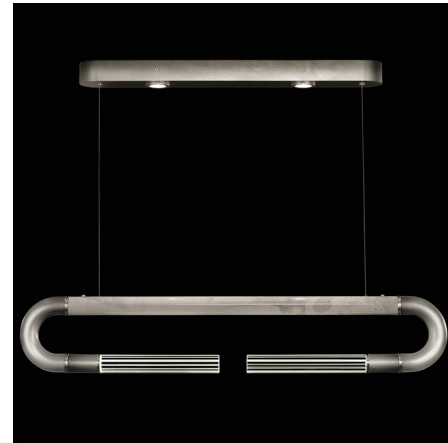

Description

The Antonia Linear Pendant brings a stunning beauty to your interior space. The soft curves of metal are left bare, no skin, or accented with a Parchment skin and capped by clear glass, creating a stunning glow of light across your room. Upper and lower lights can be wired independently for single or dual light control. Note: Parchments are ethically procured as by-products of the meat industry, and no animal is harmed for the purpose of its skin. This is a natural material and therefore is subject to change from hide to hide. Note: Due to the weight of this fixture, additional ceiling support is required.

Specifications

COLOR Clear
 BODY FINISH Ombre Silver / Nickel / Smoke
 WATTAGE 26W
 DIMMER Standard 120V
 DIMENSIONS 52.125"L x 2.5"W x 9.75"H
 INTEGRATED LED MODULE 2 x LED/6.5W/120V LED
 INTEGRATED LED MODULE 2 x MR16/GU10/6.5W/120V LED

Technical Information

PRODUCT DIMENSIONS Min/Max Adjustable Overall Height: 16" - 124"
 LAMP COLOR 3000K
 LUMENS/WATT 332.31
 LUMINOUS FLUX 2160 lumens

Shown in ombre silver / nickel / smoke / clear

CLICK TO VIEW PRODUCT