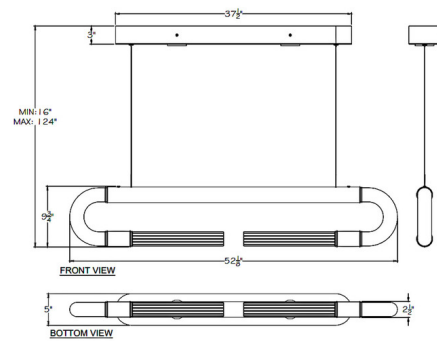

Specifications

COLOR Clear
 BODY FINISH Ombre Silver / Nickel / Smoke
 WATTAGE 26W
 DIMMER Standard 120V
 DIMENSIONS 52.125"L x 2.5"W x 9.75"H
 INTEGRATED LED MODULE 2 x LED/6.5W/120V LED
 INTEGRATED LED MODULE 2 x MR16/GU10/6.5W/120V LED

Technical Information

PRODUCT DIMENSIONS Min/Max Adjustable Overall Height: 16" - 124"
 LAMP COLOR 3000K
 LUMENS/WATT 332.31
 LUMINOUS FLUX 2160 lumens

Shown in ombre silver / nickel / smoke / clear

CLICK TO VIEW PRODUCT