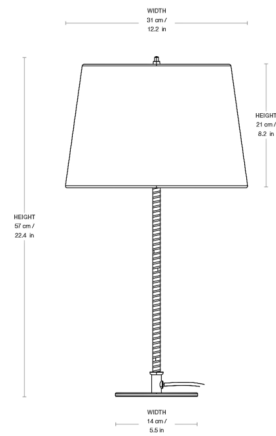

By Gubi

Description

First produced around 1950, the Tynell 9205 Table Lamp possesses a classic, archetypical look with the unmistakable aesthetic of Paavo Tynell. The lamp features a tapered shade atop a slim brass base with a lathed metal, rattan-like texture. Place the 9205 Table Lamp in any space in need of a stylish mid-century touch. On/off switch located on cord.

Shown in brass / canvas

Specifications

COLOR	Canvas
BODY FINISH	Brass
WATTAGE	8W
DIMMER	N/A
DIMENSIONS	12.2"W x 22.4"H
BULB NOT INCLUDED	2 x A19/Medium (E26)/4W/120V LED
COUNTRY OF ORIGIN	China

CLICK TO VIEW PRODUCT