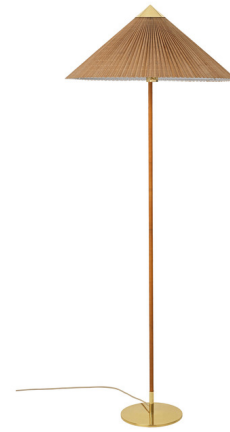

Lightology

lightology.com
866-954-4489
05-24-26

Project: _____

Company: _____

Location: _____ Fixture Type: _____

SPEC #: **GUB1246216**

Approved On: _____ Approved By: _____

Tynell 9602 Floor Lamp

By Gubi

Description

The Tynell 9602 Floor Lamp, designed by Paavo Tynell, offers a playful design providing ambient light, featuring a shallow conical shade set atop a slim brass finished body. The lamp's stem is wrapped with lacquered rattan for a warm, earthy texture characteristic of Tynell's designs. On/Off switch on cord.

Shown in brass / bamboo

Specifications

COLOR	Bamboo
BODY FINISH	Brass
WATTAGE	120W
DIMMER	N/A
DIMENSIONS	24.8"W x 60.4"H
BULB NOT INCLUDED	2 x A19/Medium (E26)/60W/120V Incandescent
OTHER BULB OPTIONS	A19/Medium (E26)/120V LED
COUNTRY OF ORIGIN	China