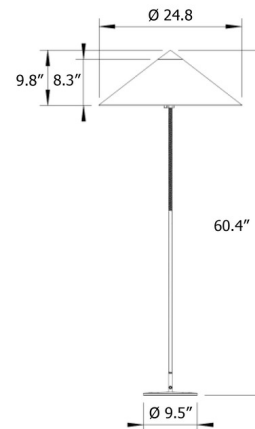

By Gubi

Description

The Tynell 9602 Floor Lamp, designed by Paavo Tynell, offers a playful design providing ambient light, featuring a shallow conical shade set atop a slim brass finished body. The lamp's stem is wrapped with lacquered rattan for a warm, earthy texture characteristic of Tynell's designs. On/Off switch on cord.

Shown in brass / bamboo

Specifications

COLOR	Bamboo
BODY FINISH	Brass
WATTAGE	120W
DIMMER	N/A
DIMENSIONS	24.8"W x 60.4"H
BULB NOT INCLUDED	2 x A19/Medium (E26)/60W/120V Incandescent
OTHER BULB OPTIONS	A19/Medium (E26)/120V LED
COUNTRY OF ORIGIN	China