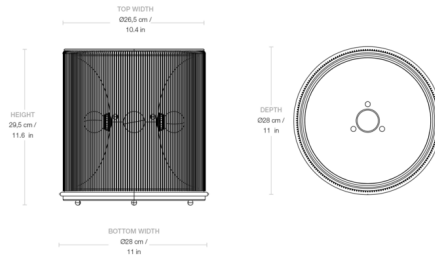

By Gubi

Description

First released in 1961, the Model 597 Table Lamp helped to launch Gianfranco Frattini's career as a lighting designer. Model 597's viscose fringe sides were inspired by the fringed curtains commonly seen on the entryways of Italian bars and shops in the 1950s. An array of bulbs illuminates the lamp from within, creating a soft ambient glow as light passes through the fringes. A light with an aluminum reflector on top of the lamp also provides upward lighting. An on/off switch on the cord allows the uplight to be switched on separately from the base lights. Note: A mirrored bulb (not included) is recommended for the uplight to reduce glare.

Shown in polished aluminum / cream

Specifications

COLOR Cream
BODY FINISH Polished Aluminum
WATTAGE 30W
DIMMER N/A
DIMENSIONS 11"W x 11.6"H
BULB NOT INCLUDED 5 x G16.5/Candelabra (E12)/6W/120V LED
COUNTRY OF ORIGIN China