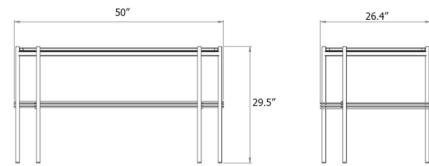

Shown in polished steel / black marquina marble

Specifications

COLOR	Black Marquina Marble
BODY FINISH	Polished Steel
WATTAGE	N/A
DIMMER	N/A
DIMENSIONS	50"W x 29.5"H x 26.4"D
BULB	N/A
COUNTRY OF ORIGIN	Italy