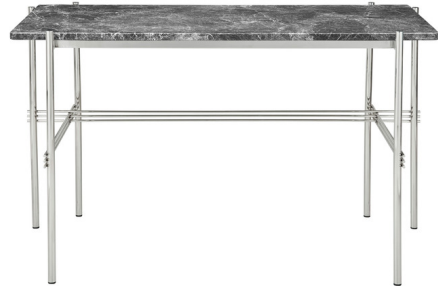

Lightology

lightology.com
866-954-4489
05-25-26

Project: _____

Company: _____

Location: _____ Fixture Type: _____

SPEC #: **GUB1246249**

Approved On: _____ Approved By: _____

TS Desk By Gubi

Description

Make your home office as exceptional as your work with the TS Desk. This modern office desk is designed with a striking table top and slender metal legs that pair perfectly with a contemporary-design scheme. The rectangular marble top possesses ample surface area for all of your work essentials. Use this desk to make your work from home experience better than ever before.

Shown in polished steel / grey emperador marble

Specifications

COLOR	Grey Emperador Marble
BODY FINISH	Polished Steel
WATTAGE	N/A
DIMMER	N/A
DIMENSIONS	50"W x 29.5"H x 26.4"D
BULB	N/A
COUNTRY OF ORIGIN	Italy