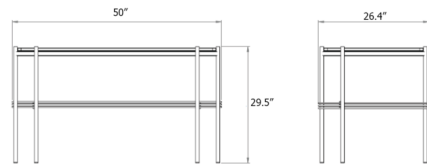

Shown in polished steel / grey emperador marble

Specifications

COLOR	Grey Emperador Marble
BODY FINISH	Polished Steel
WATTAGE	N/A
DIMMER	N/A
DIMENSIONS	50"W x 29.5"H x 26.4"D
BULB	N/A
COUNTRY OF ORIGIN	Italy