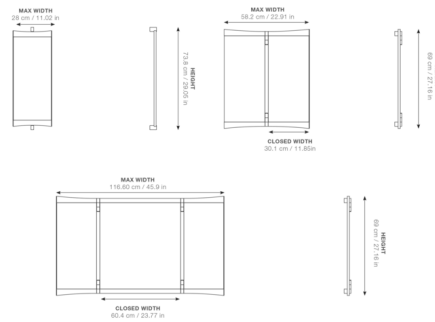

Description

The Vanity Wall Mirror offers a contemporary take on 18th-century vanity table mirrors. The mirror is backed with a walnut veneer frame and brass hinges for a warm natural touch, with subtly curved edges providing visual interest. The single mirror can be angled 15 degrees, while the double and triple mirrors can be closed flat while not in use.

Shown in walnut / mirror

Specifications

COLOR	Mirror
BODY FINISH	Walnut
WATTAGE	N/A
DIMMER	N/A
DIMENSIONS	11"W x 29.1"H x 1.87"D
BULB	N/A
COUNTRY OF ORIGIN	China

CLICK TO VIEW PRODUCT

Notes: