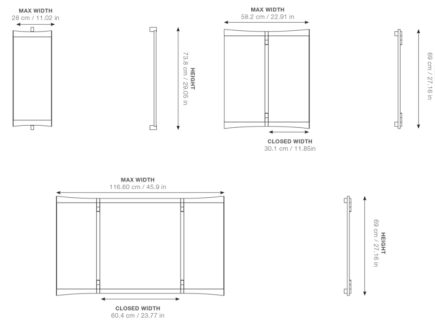

### Description

The Vanity Wall Mirror offers a contemporary take on 18th-century vanity table mirrors. The mirror is backed with a walnut veneer frame and brass hinges for a warm natural touch, with subtly curved edges providing visual interest. The single mirror can be angled 15 degrees, while the double and triple mirrors can be closed flat while not in use.

### Specifications

COLOR	Mirror
BODY FINISH	Walnut
WATTAGE	N/A
DIMMER	N/A
DIMENSIONS	11"W x 29.1"H x 1.87"D
BULB	N/A
COUNTRY OF ORIGIN	China

CLICK TO VIEW PRODUCT

Notes: