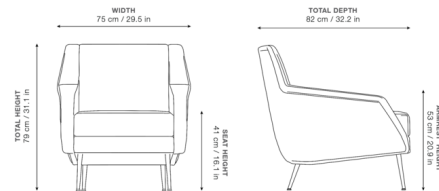

Shown in black / boucle 005 / soft leather black

Specifications

COLOR	Boucle 005 / Soft Leather Black
BODY FINISH	Black
WATTAGE	N/A
DIMMER	N/A
DIMENSIONS	29.5"W x 31.1"H x 32.2"D
BULB	N/A
COUNTRY OF ORIGIN	Lithuania