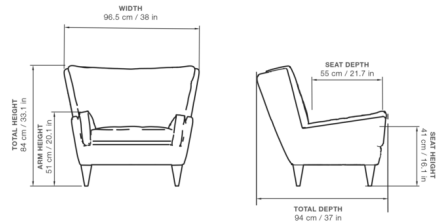

By Gubi

Description

Designed in 1965 by leading Danish designer Illum Wikkelso, the V11 Lounge Chair exemplifies the distinctive forms and superior craftsmanship characteristic of Scandinavian design. V11 features a trapezoidal back and inverted pyramid legs for a bold angular look. Despite these sharp angles, the chair is designed for maximum comfort and to accommodate a variety of seating positions.

Shown in walnut / coffee leather

Specifications

COLOR	Coffee Leather
BODY FINISH	Walnut
WATTAGE	N/A
DIMMER	N/A
DIMENSIONS	38"W x 33.1"H x 37"D
BULB	N/A
COUNTRY OF ORIGIN	Lithuania

CLICK TO VIEW PRODUCT

Notes: