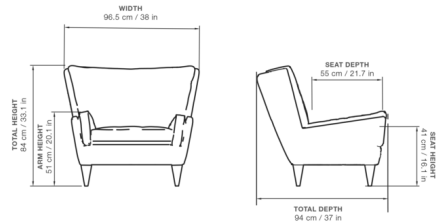

### Description

Designed in 1965 by leading Danish designer Illum Wikkelso, the V11 Lounge Chair exemplifies the distinctive forms and superior craftsmanship characteristic of Scandinavian design. V11 features a trapezoidal back and inverted pyramid legs for a bold angular look. Despite these sharp angles, the chair is designed for maximum comfort and to accommodate a variety of seating positions.

### Specifications

|                   |                      |
|-------------------|----------------------|
| COLOR             | Coffee Leather       |
| BODY FINISH       | Walnut               |
| WATTAGE           | N/A                  |
| DIMMER            | N/A                  |
| DIMENSIONS        | 38"W x 33.1"H x 37"D |
| BULB              | N/A                  |
| COUNTRY OF ORIGIN | Lithuania            |