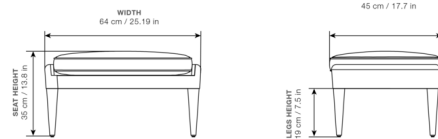

Shown in walnut / forli 027

Specifications

COLOR	Forli 027
BODY FINISH	Walnut
WATTAGE	N/A
DIMMER	N/A
DIMENSIONS	25.2"W x 13.8"H x 17.7"D
BULB	N/A
COUNTRY OF ORIGIN	Lithuania

CLICK TO VIEW PRODUCT

Notes: