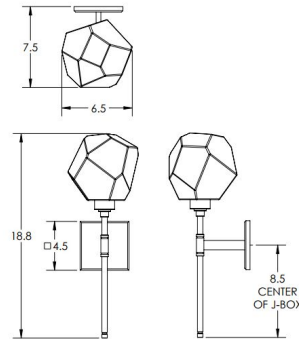

Specifications

COLOR	Clear
BODY FINISH	Beige Silver
WATTAGE	5.2W
DIMMER	Low Voltage Electronic
DIMENSIONS	6.5"W x 18.8"H x 7.5"D
INTEGRATED LED MODULE	1 x LED/5.2W/120V LED
COUNTRY OF ORIGIN	United States

Technical Information

COLOR RENDERING	93 CRI
LAMP COLOR	3000K
LUMENS/WATT	65.38
LUMINOUS FLUX	340 lumens

Shown in beige silver / clear

****NOTE****
DRIVER TO BE INSTALLED IN JUNCTION BOX.
MINIMUM SIZE J-BOX REQUIRED IS
4" L X 4" W X 1.5" D