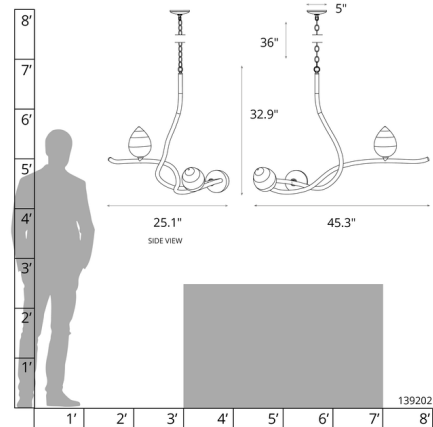

### Specifications

COLOR . . . . . Cirrus Art Glass  
 BODY FINISH . . . . . Ink  
 WATTAGE . . . . . 120W  
 DIMMER . . . . . Standard 120V  
 DIMENSIONS . . . . . 45.3"L x 25.1"W x 32.9"H  
 BULB NOT INCLUDED . . . . . 3 x JCD/G9/40W/120V Halogen  
 OTHER BULB OPTIONS . . . . . 3 x JCD/G9/120V LED  
 COUNTRY OF ORIGIN . . . . . United States