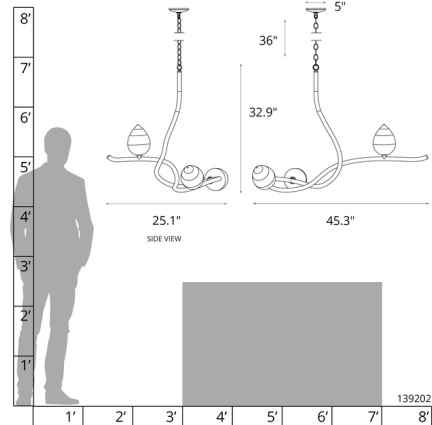

Lightology

lightology.com
866-954-4489
04-22-26

Project: _____
 Company: _____
 Location: _____ Fixture Type: _____
 SPEC #: **HUB1246463**
 Approved On: _____ Approved By: _____

Floret Linear Pendant By Hubbardton Forge

Shown in ink / cirrus art glass

Specifications

COLOR	Cirrus Art Glass
BODY FINISH	Ink
WATTAGE	120W
DIMMER	Standard 120V
DIMENSIONS	45.3"L x 25.1"W x 32.9"H
BULB NOT INCLUDED	3 x JCD/G9/40W/120V Halogen
OTHER BULB OPTIONS	3 x JCD/G9/120V LED
COUNTRY OF ORIGIN	United States