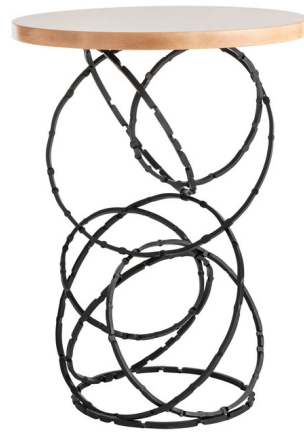

Lightology

lightology.com
866-954-4489
05-24-26

Project: _____

Company: _____

Location: _____ Fixture Type: _____

SPEC #: **HUB1246503**

Approved On: _____ Approved By: _____

Olympus Wood Top Accent Table By Hubbardton Forge

Description

While creating the Olympus Accent Table, designer David Martin was inspired by his passion for puzzles. The table's base is composed of rings of various sizes, each meticulously handcrafted and adorned with decorative hammering and stamping. Olympus is capped with a round Vermont maple tabletop to add a contrasting natural texture to the design.

Shown in black / natural maple

Specifications

COLOR	Natural Maple
BODY FINISH	Black
WATTAGE	N/A
DIMMER	N/A
DIMENSIONS	18"W x 24.1"H x 18"D
BULB	N/A
COUNTRY OF ORIGIN	United States

CLICK TO VIEW PRODUCT

Notes: