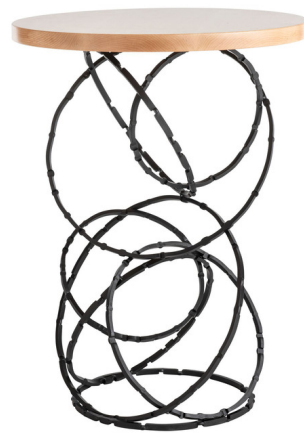

Lightology

lightology.com
866-954-4489
04-08-26

Project: _____

Company: _____

Location: _____ Fixture Type: _____

SPEC #: **HUB1246503**

Approved On: _____ Approved By: _____

Olympus Wood Top Accent Table By Hubbardton Forge

Description

While creating the Olympus Accent Table, designer David Martin was inspired by his passion for puzzles. The table's base is composed of rings of various sizes, each meticulously handcrafted and adorned with decorative hammering and stamping. Olympus is capped with a round Vermont maple tabletop to add a contrasting natural texture to the design.

Shown in black / natural maple

Specifications

COLOR	Natural Maple
BODY FINISH	Black
WATTAGE	N/A
DIMMER	N/A
DIMENSIONS	18"W x 24.1"H x 18"D
BULB	N/A
COUNTRY OF ORIGIN	United States

CLICK TO VIEW PRODUCT

Notes: