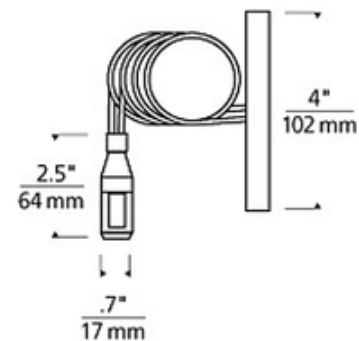

BRAND Visual Comfort Architectural

DESCRIPTION

The Monorail Center Power Feed Single Feed can be used to power a Tech Lighting Monorail system when the transformer or canopy cannot be located directly above the run. It can be used anywhere within the run and includes a removable 4 inch round canopy and 12 ft of field-cuttable softwire leads.

Shown in: Satin Nickel

SHADE COLOR	N/A
BODY FINISH	Satin Nickel
WATTAGE	N/A
DIMMER	N/A
DIMENSIONS	144"L x 4"W x 4"H
LAMP	N/A

SPEC # ELE12467

COMPANY	PROJECT	FIXTURE TYPE	APPROVED BY	DATE