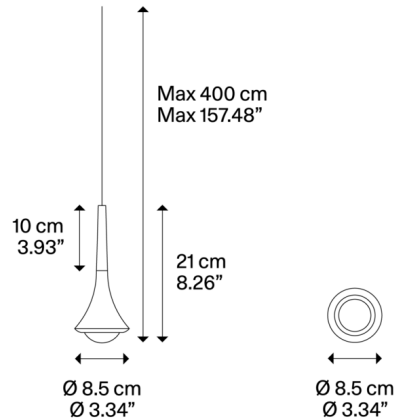

CLICK TO VIEW PRODUCT

Notes: