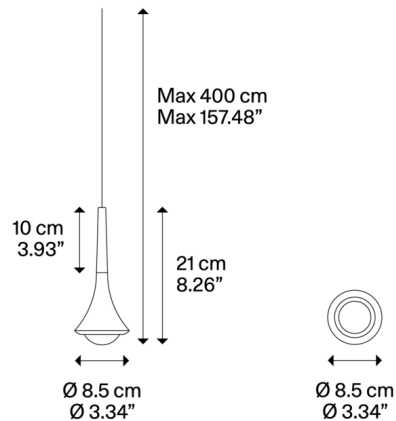

CLICK TO VIEW PRODUCT

Notes: