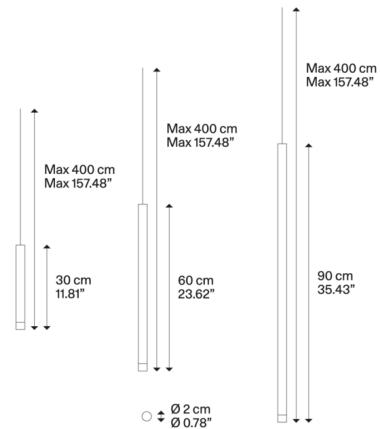

Specifications

COLOR Matte Black
BODY FINISH Matte White
WATTAGE 3W
DIMMER Standard 120V
DIMENSIONS 0.78"W x 11.81"H
INTEGRATED LED MODULE 1 x LED/3W/120V LED
COUNTRY OF ORIGIN Italy

Technical Information

COLOR RENDERING 90 CRI
LAMP COLOR 2700K
LUMENS/WATT 150.00
LUMINOUS FLUX 450 lumens

Shown in matte white / matte black

CLICK TO VIEW PRODUCT

Notes: