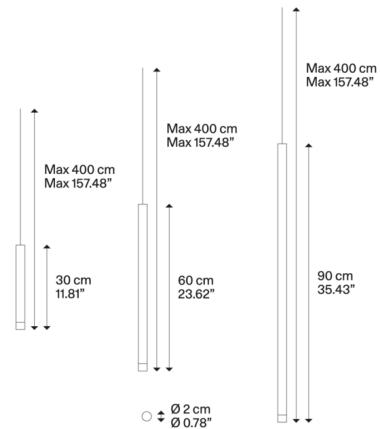

Specifications

COLOR	Matte Black
BODY FINISH	Matte White
WATTAGE	3W
DIMMER	Standard 120V
DIMENSIONS	0.78"W x 11.81"H
INTEGRATED LED MODULE	1 x LED/3W/120V LED
COUNTRY OF ORIGIN	Italy

Technical Information

COLOR RENDERING	90 CRI
LAMP COLOR	2700K
LUMENS/WATT	150.00
LUMINOUS FLUX	450 lumens

Shown in matte white / matte black

CLICK TO VIEW PRODUCT

Notes: