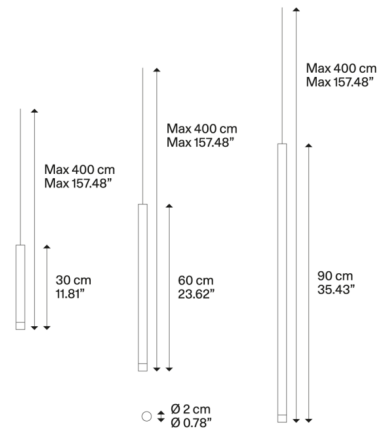

### Specifications

COLOR	Rose Gold
BODY FINISH	Matte White
WATTAGE	3W
DIMMER	Standard 120V
DIMENSIONS	0.78"W x 11.81"H
INTEGRATED LED MODULE	1 x LED/3W/120V LED
COUNTRY OF ORIGIN	Italy

### Technical Information

PRODUCT DIMENSIONS	Cord Length: 157.5"
COLOR RENDERING	.90 CRI
LAMP COLOR	.2700K
LUMENS/WATT	.150.00
LUMINOUS FLUX	.450 lumens

Shown in matte white / rose gold

CLICK TO VIEW PRODUCT