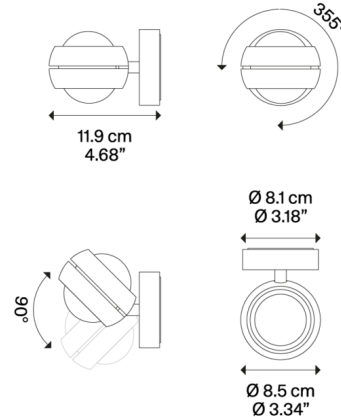

Shown in matte champagne