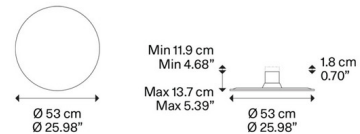

CLICK TO VIEW PRODUCT

Notes: