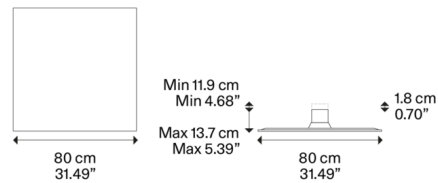

CLICK TO VIEW PRODUCT

Notes: