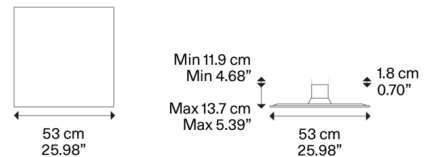

Shown in red

CLICK TO VIEW PRODUCT

Notes: