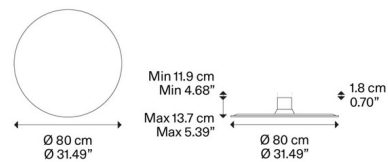

CLICK TO VIEW PRODUCT

Notes: