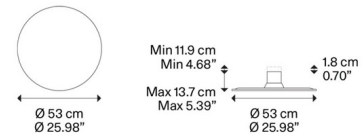

CLICK TO VIEW PRODUCT

Notes: