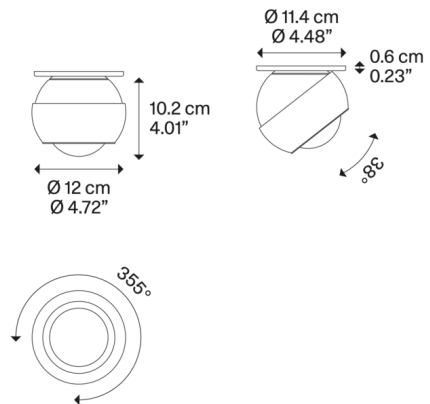

By LODES

Description

The Spider Ceiling Light is reminiscent of an eye that can be positioned to light any part of your room. It is a precise light paired with an elegant design. Its metallic spherical body has a round and convex lens located on one side. The sphere rotates 355 degrees and tilts 38 degrees on the side, which enables the light to be directed downwards and laterally. Dimmable with Triac dimmers.

Shown in terra

Specifications

| | |
|-----------------------|----------------------|
| COLOR | N/A |
| BODY FINISH | Terra |
| WATTAGE | 10W |
| DIMMER | Standard 120V |
| DIMENSIONS | 4.72"W x 4.01"H |
| INTEGRATED LED MODULE | 1 x LED/10W/120V LED |
| COUNTRY OF ORIGIN | Italy |