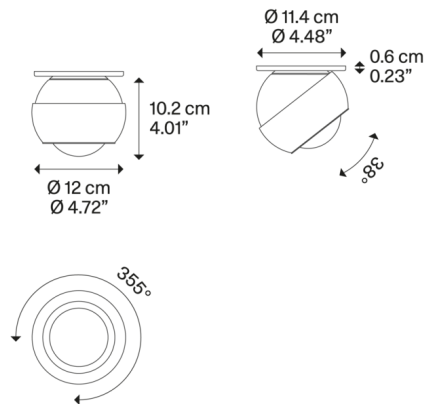

Description

The Spider Ceiling Light is reminiscent of an eye that can be positioned to light any part of your room. It is a precise light paired with an elegant design. Its metallic spherical body has a round and convex lens located on one side. The sphere rotates 355 degrees and tilts 38 degrees on the side, which enables the light to be directed downwards and laterally. Dimmable with Triac dimmers.

Shown in terra

Specifications

COLOR	N/A
BODY FINISH	Terra
WATTAGE	10W
DIMMER	Standard 120V
DIMENSIONS	4.72"W x 4.01"H
INTEGRATED LED MODULE	1 x LED/10W/120V LED
COUNTRY OF ORIGIN	Italy

Technical Information