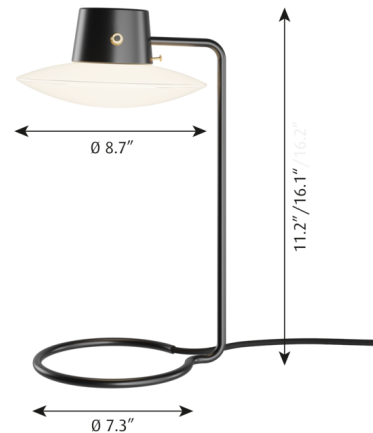

CLICK TO VIEW PRODUCT

Notes: