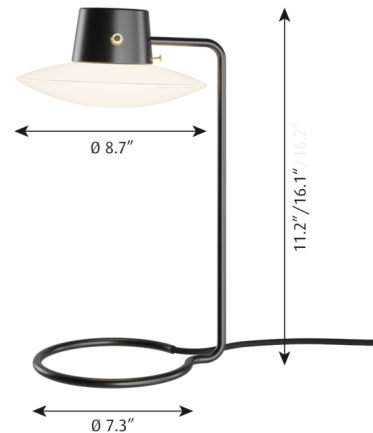

By Louis Poulsen

Description

The AJ Oxford Table Lamp emits a pleasant downwardly directed light, which harmoniously illuminates the surface below it through the soft transparency of its triple-layered handblown opal glass. In the variant without the top metal shade, the milky opal-glass shade provides further glow to form an alluring halo around the fixture. On/off switch on socket.

Shown in black / black / opal

Specifications

| | |
|--------------------|--|
| COLOR | Black / Opal |
| BODY FINISH | Black |
| WATTAGE | 25W |
| DIMMER | N/A |
| DIMENSIONS | 8.7"W x 11.2"H |
| BULB NOT INCLUDED | 1 x G16.5/Candelabra (E12)/25W/120V Incandescent |
| OTHER BULB OPTIONS | 1 x G16.5/Candelabra (E12)/120V LED |
| COUNTRY OF ORIGIN | United States |