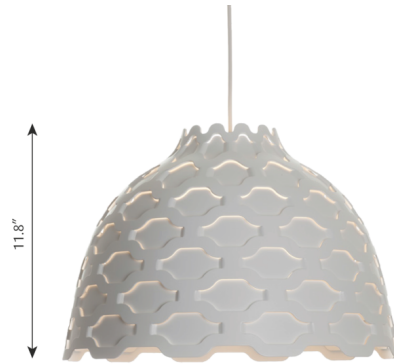

Description

The LC Shutters Pendant features a perforated pattern shade surrounded by an opal diffuser providing soft illumination around the fixture.

Specifications

COLOR	N/A
BODY FINISH	White
WATTAGE	15W
DIMMER	Standard 120V
DIMENSIONS	17.3"W x 11.8"H
BULB NOT INCLUDED	1 x A19/Medium (E26)/15W/120V LED
COUNTRY OF ORIGIN	United States

Technical Information

PRODUCT DIMENSIONS	Adjustable Cord Length: 144"
--------------------	------------------------------

Shown in white

CLICK TO VIEW PRODUCT

Notes: