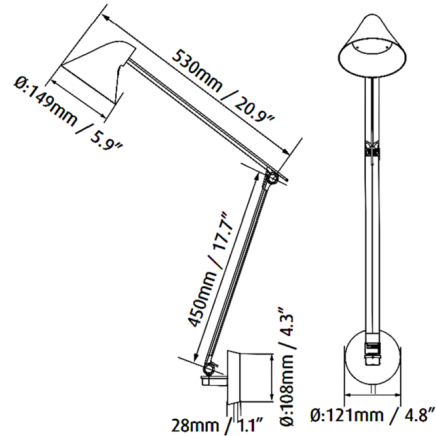

Shown in black