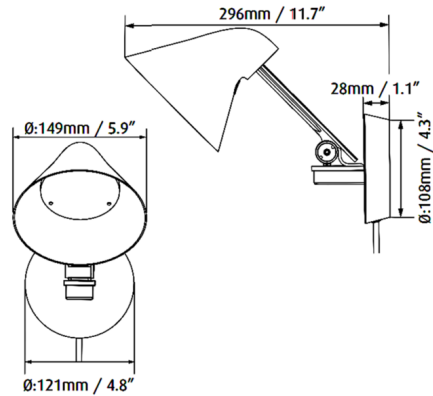

Shown in white