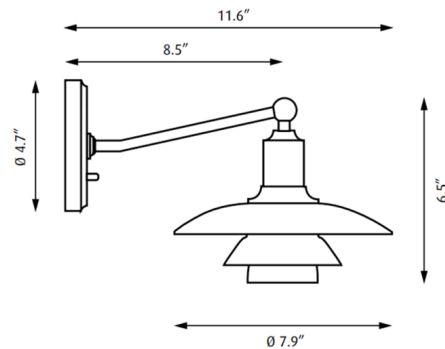

Description

The PH 3/2 Wall Light is designed with three reflective shades which direct the majority of the light downwards. The shades are made of mouth blown glossy opal three-layer outer glass and sandblasted matte on the inside, giving a soft and diffuse light distribution. On/off switch on canopy.

Shown in chrome / opal

Specifications

COLOR	Opal
BODY FINISH	Chrome
WATTAGE	10W
DIMMER	Standard 120V
DIMENSIONS	7.9"W x 6.5"H x 11.6"D
BULB NOT INCLUDED	1 x G16.5/Candelabra (E12)/10W/120V LED
COUNTRY OF ORIGIN	United States