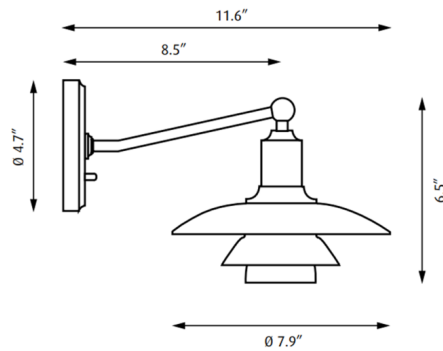

### Description

The PH 3/2 Wall Light is designed with three reflective shades which direct the majority of the light downwards. The shades are made of mouth blown glossy opal three-layer outer glass and sandblasted matte on the inside, giving a soft and diffuse light distribution. On/off switch on canopy.

### Specifications

COLOR	Opal
BODY FINISH	Chrome
WATTAGE	10W
DIMMER	Standard 120V
DIMENSIONS	7.9"W x 6.5"H x 11.6"D
BULB NOT INCLUDED	1 x G16.5/Candelabra (E12)/10W/120V LED
COUNTRY OF ORIGIN	United States