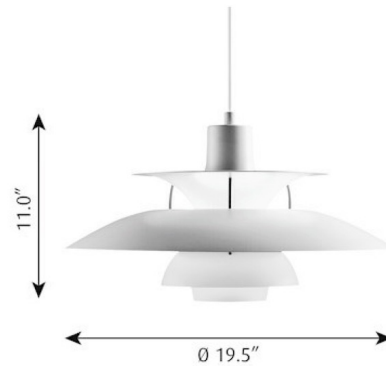

Shown in white / monochrome oyster grey