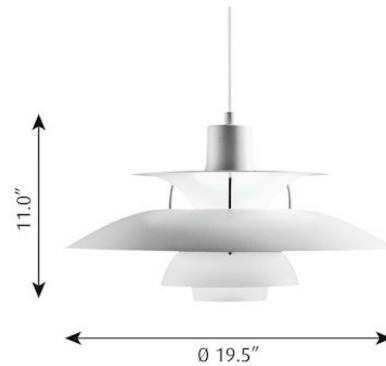

Shown in white / monochrome pale rose

CLICK TO VIEW PRODUCT

Notes: